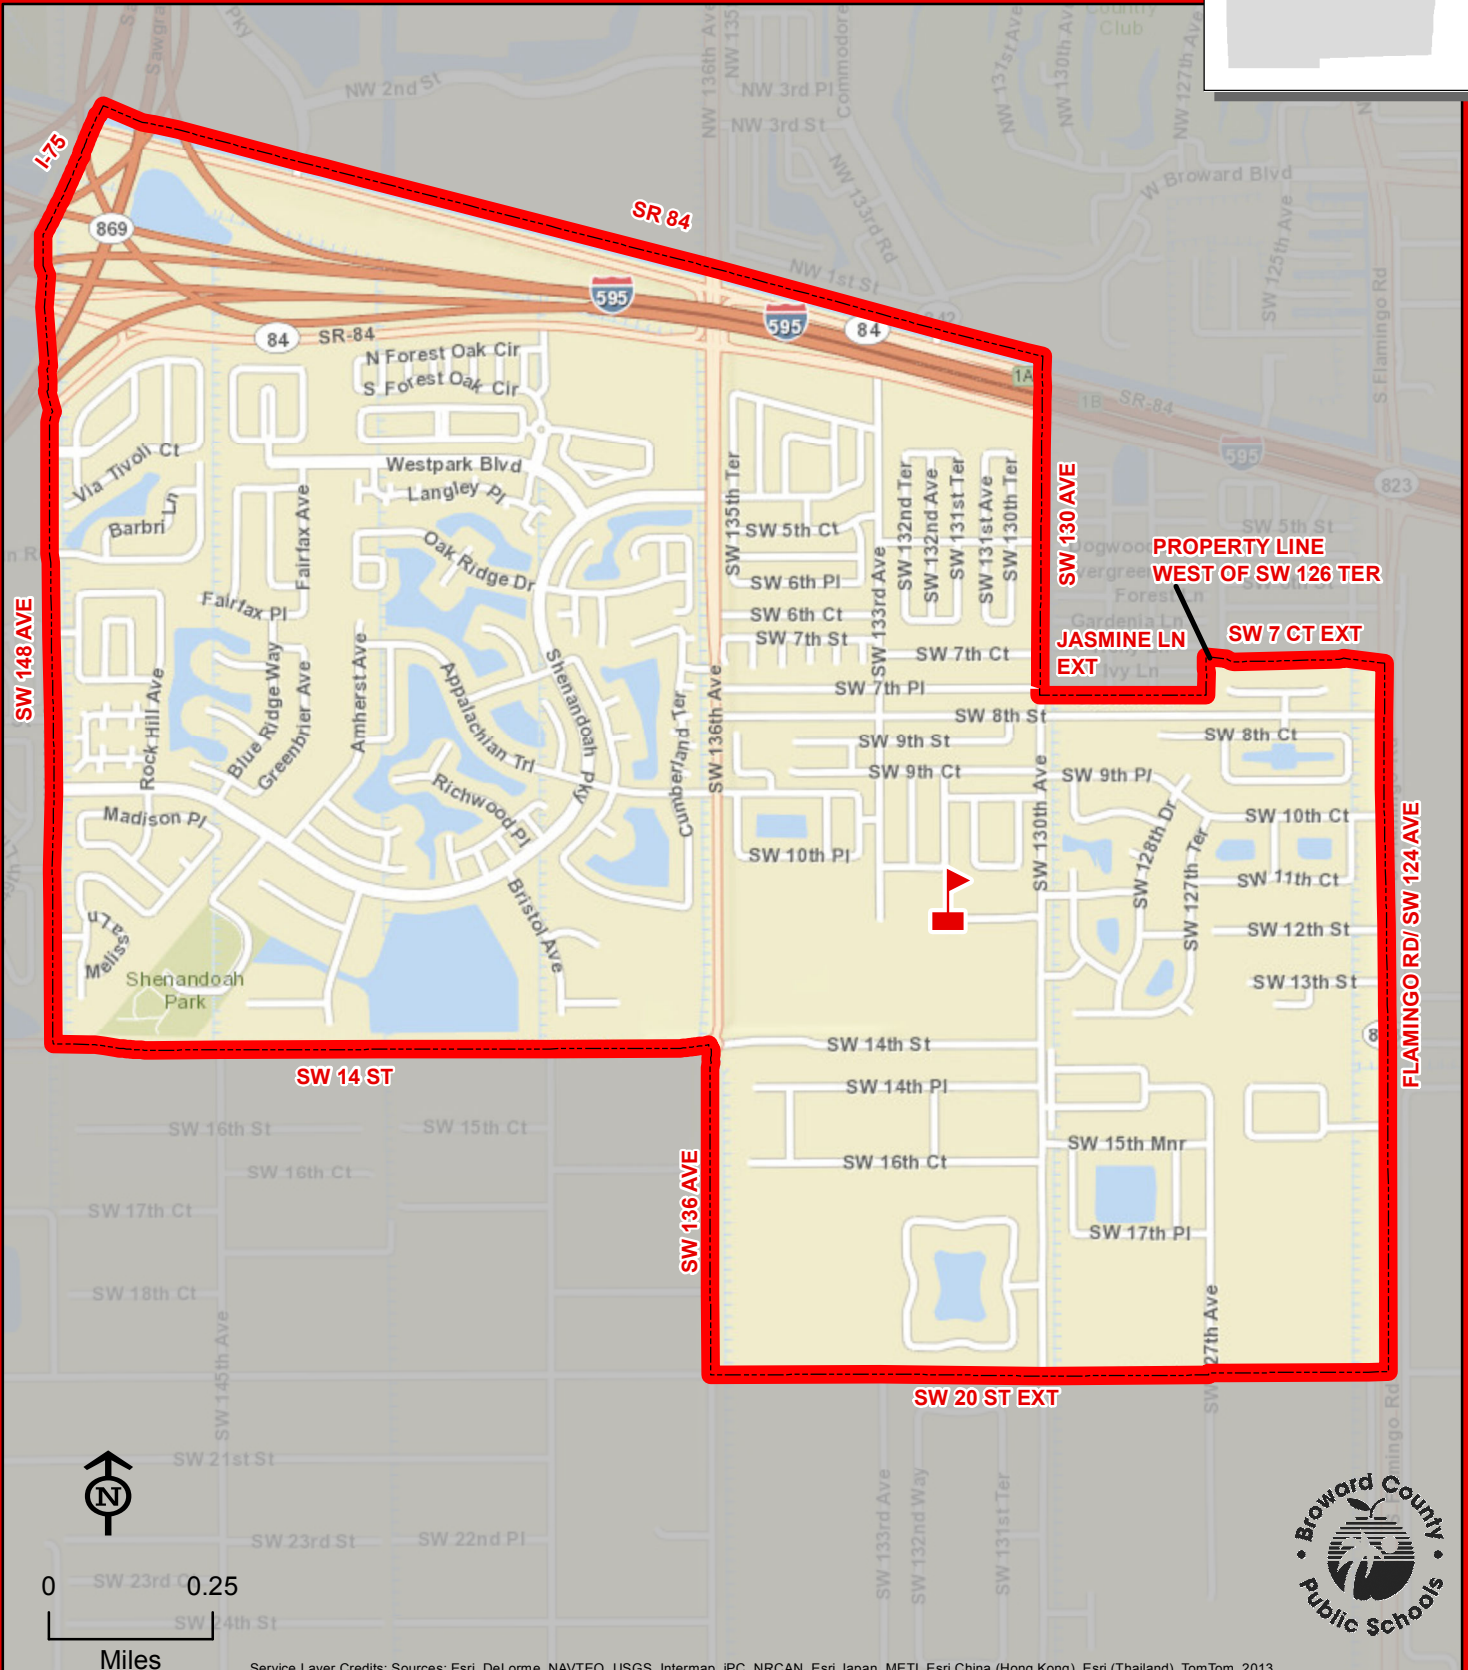

# FLAMINGO ELEMENTARY SCHOOL

1130 SW 133 AVENUE  
DAVIE, FLORIDA 33325  
754-323-5700

**FLAMINGO**

Service Layer Credits: Sources: Esri, DeLorme, NAVTEQ, USGS, Intermap, IPC, NRCAN, Esri Japan, METI, Esri China (Hong Kong), Esri (Thailand), TomTom, 2013  
THIS MAP IS FOR CONCEPTUAL PURPOSES ONLY AND SHOULD NOT BE USED FOR LEGAL BOUNDARY DETERMINATIONS